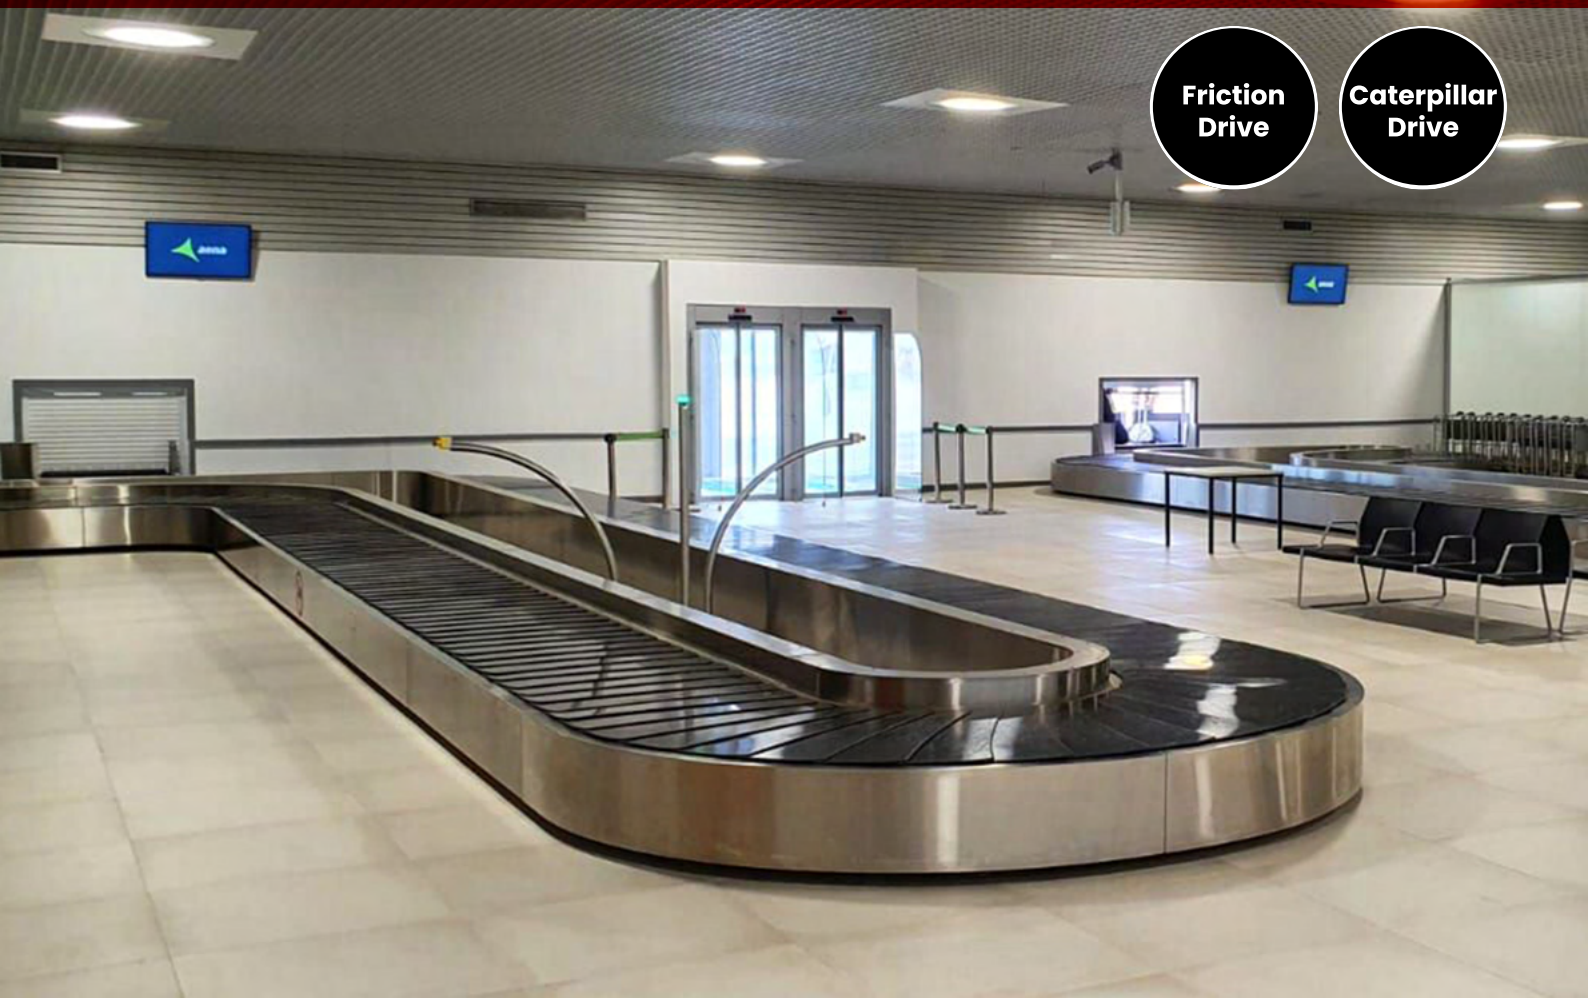

BAGGAGE RECLAIM CAROUSEL HORIZONTAL

BAGGAGE RECLAIM CAROUSEL

- Low noise;
- **Adjustable speed;**
- High capacity transport;
- **Available in different configurations: O, U, P, T shapes;**
- Strong structures;
- **Almost zero maintenance;**
- **Stainless steel finish;**
- **Fire retardant and friction-resistant slats;**
- Horizontal;
- **Length up to 100 linear meters;**
- Load up to 100 kilo per linear meter;
- **Active width 940 mm;**
- Height at slate level 400 mm.

Low noise

Low maintenance
required

High capacity
transport

CITCONveyors
Automated Conveyor Systems

division of

SELF TRUST
The Romanian Conveyor Factory

Airport industry

Head office and factory