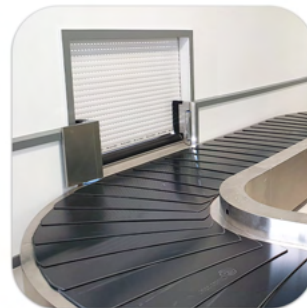

BAGGAGE RECLAIM CAROUSEL HORIZONTAL

BAGGAGE RECLAIM CAROUSEL

- Low noise;
- **Adjustable speed;**
- High capacity transport;
- **Available in different configurations: O, U, P, T shapes;**
- Strong structures;
- **Almost zero maintenance;**
- **Stainless steel finish;**
- **Fire retardant and friction-resistant slats;**
- Horizontal;
- **Length up to 100 linear meters;**
- Load up to 100 kilo per linear meter;
- **Active width 940 mm;**
- Height at slate level 400 mm.

Low noise

Low maintenance
required

High capacity
transport

CITCONveyors
Automated Conveyor Systems

division of

SELF TRUST
The Romanian Conveyor Factory

Airport industry

Head office and factory