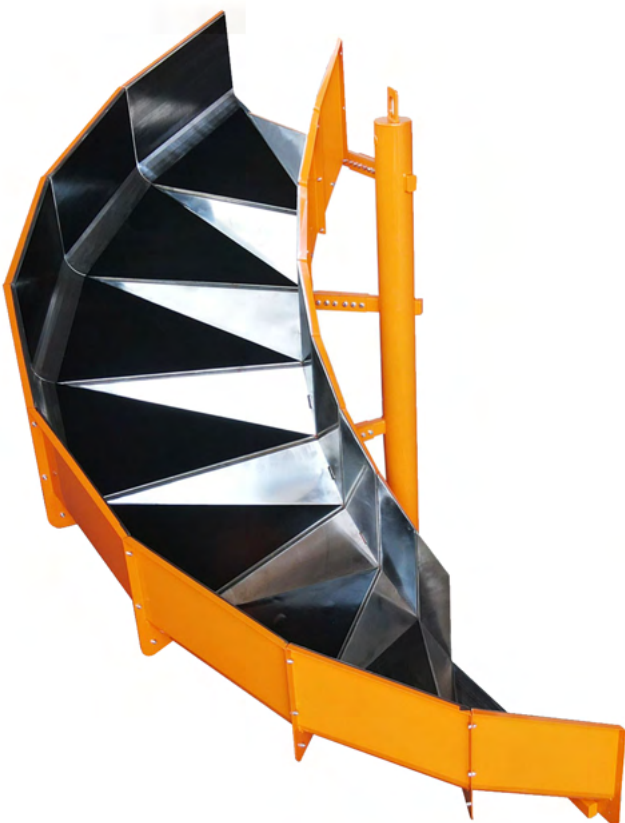

# SPIRAL CHUTES

# SPIRAL CHUTES

- Safe and fast downward movement;
- **Low procurement costs;**
- Fast and simple installation;
- **Custom infeed and exit chutes;**
- No moving parts and no spare and wear parts;
- **Durable construction with bolt-together;**
- Capable of handling different products at the same time;
- **Built for a smooth and even flow;**
- It can be customized to your application.

Low noise

Ajustable configuration according to existing layout

High capacity transport

**CITCONveyors**  
Automated Conveyor Systems

division of

**SELF TRUST**  
The Romanian Conveyor Factory

Airport industry