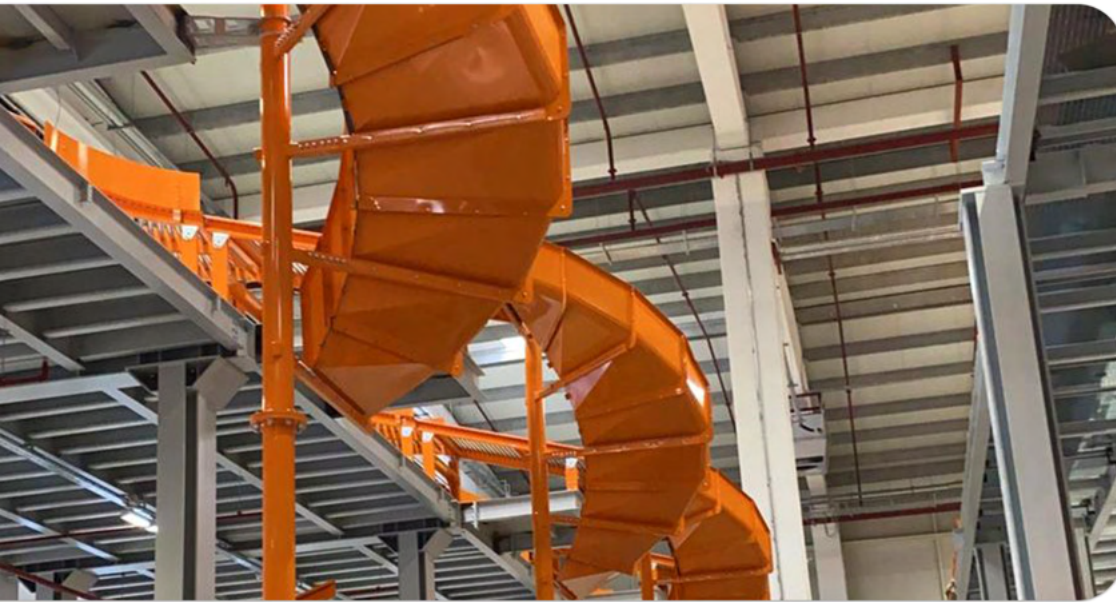

# SPIRAL CHUTES

# SPIRAL CHUTES

- Safe and fast downward movement;
- **Low procurement costs;**
- Fast and simple installation;
- **Custom infeed and exit chutes;**
- No moving parts and no spare and wear parts;
- **Durable construction with bolt-together;**
- Capable of handling different products at the same time;
- **Built for a smooth and even flow;**
- It can be customized to your application.

Low noise

Ajustable configuration according to existing layout

High capacity transport

**CITCONveyors**  
Automated Conveyor Systems

division of

**SELF TRUST**  
The Romanian Conveyor Factory

Airport industry