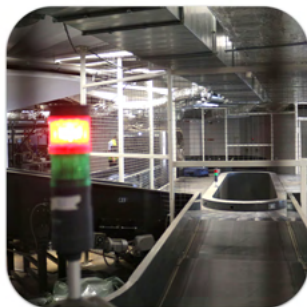

# BAGGAGE MAKE-UP CAROUSEL

- Low noise;
- Adjustable speed;
- High capacity transport;
- Available in different configurations;
- Strong structures;
- Almost zero maintenance;
- Stainless steel finish;
- Fire retardant and friction-resistant slats;
- Horizontal;
- Length up to 100 linear meters;
- Load up to 100 kilo per linear meter;
- Active width 940 mm;
- Height at slate level 400 mm.

Low noise

Low maintenance  
required

High capacity  
transport

**CITCONveyors**  
Automated Conveyor Systems

division of

**SELF TRUST**  
The Romanian Conveyor Factory

Airport industry

Head office and factory